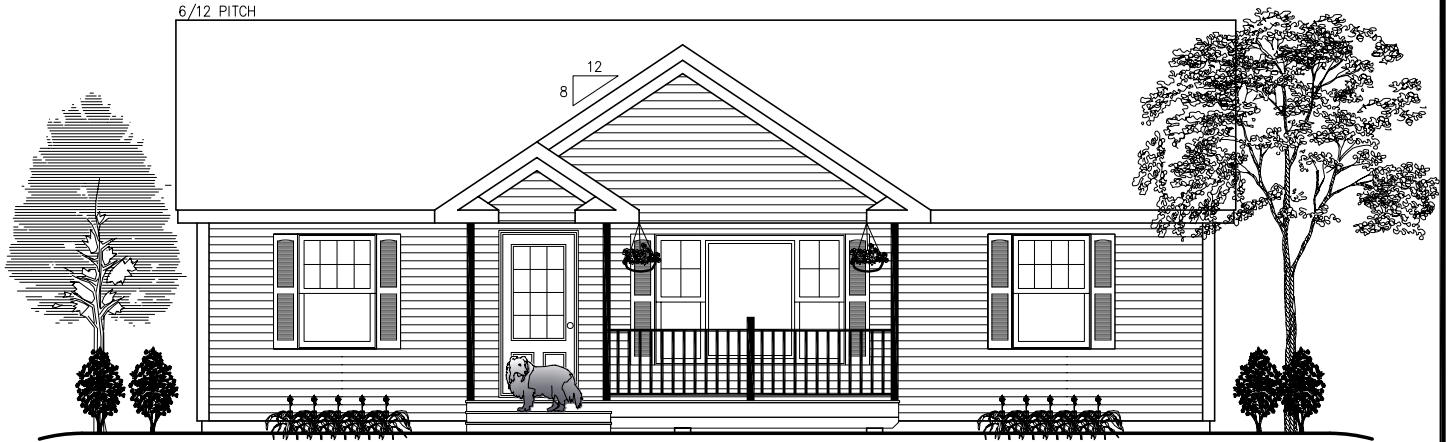

# Ranch

R9928B

506-433-9130

www.prestigehomes.ca

Size: 42' x 28'  
 Perimeter: 142 lineal feet  
 Area: 1189 square feet

DISCLAIMER: The above information is for marketing purposes only. All dimensions are approximate. Plan & elevation may show optional features.