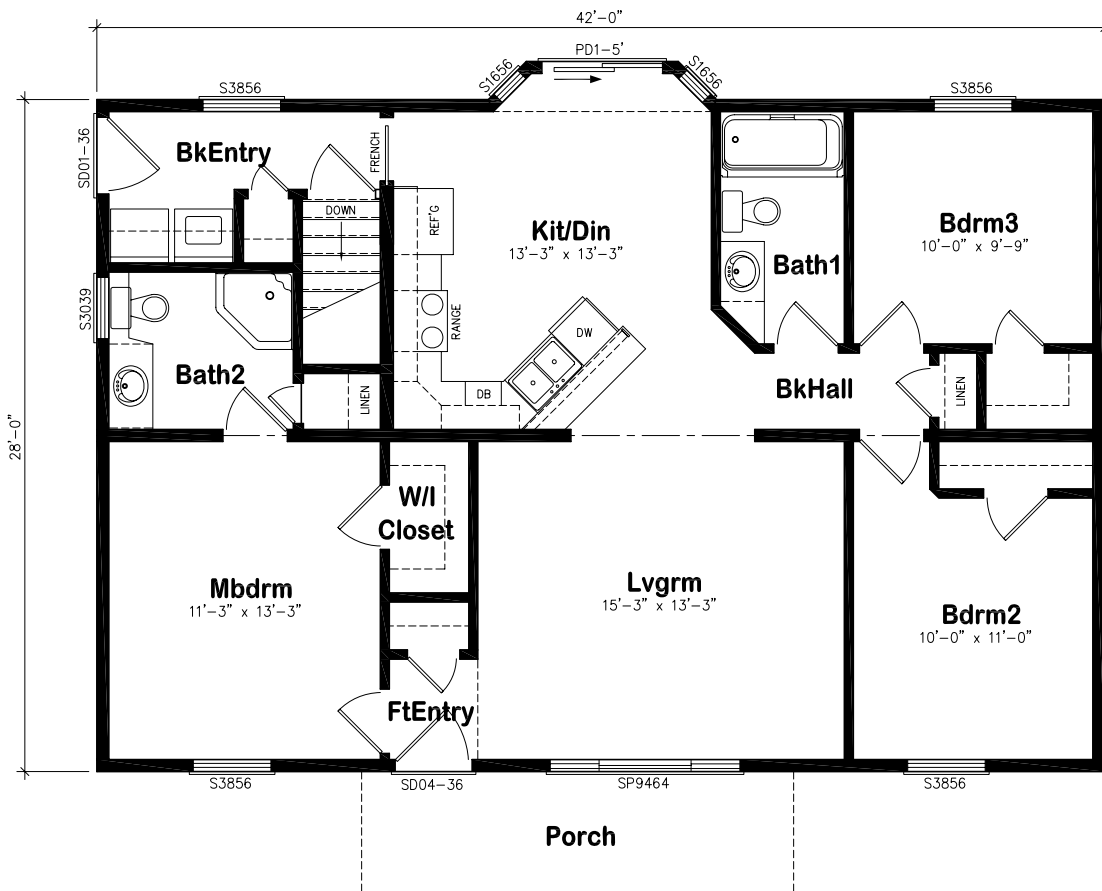

# Ranch

R9928B

506-433-9130

www.prestigehomes.ca

Size: 42' x 28'  
 Perimeter: 142 lineal feet  
 Area: 1189 square feet

DISCLAIMER: The above information is for marketing purposes only. All dimensions are approximate. Plan & elevation may show optional features.