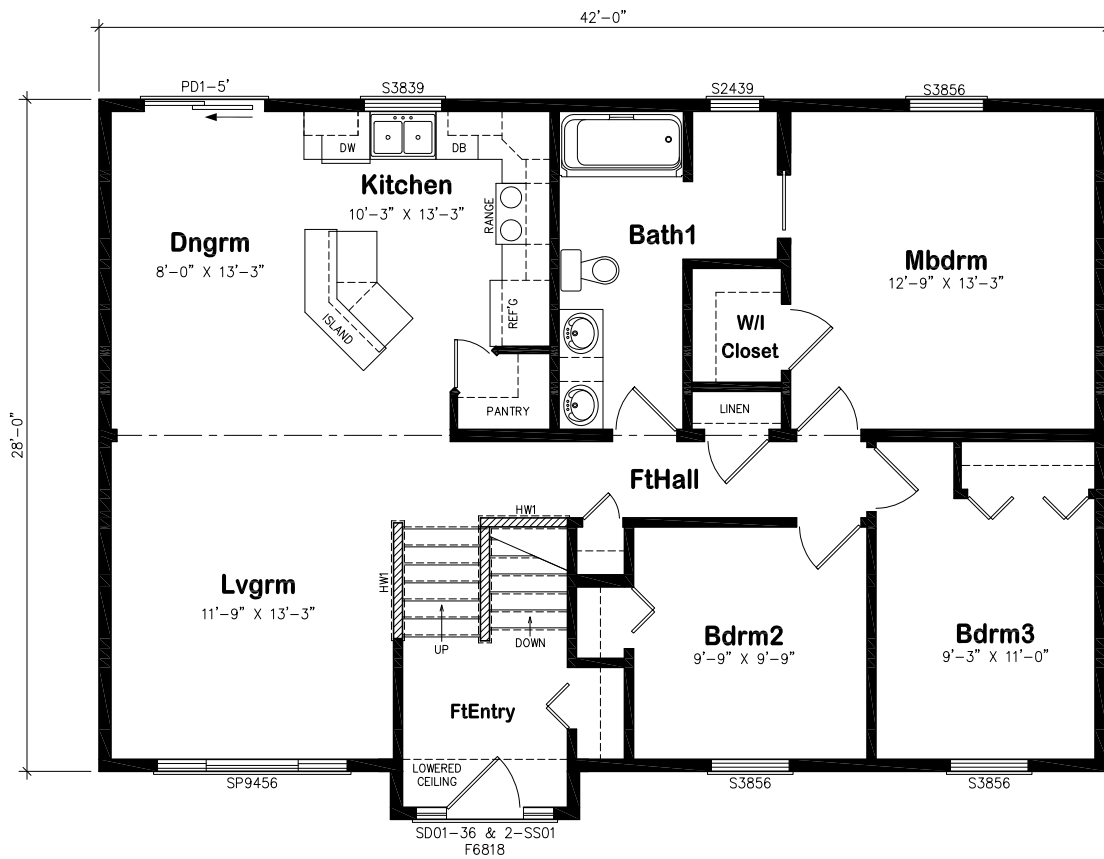

# Split Entry

Front Elevation

R9509B

506-433-9130

www.prestigehomes.ca

Size: 42' X 28'  
Perimeter: 144 lineal feet  
Area: 1192 square feet

DISCLAIMER: The above information is for marketing purposes only. All dimensions are approximate. Plan & elevation may show optional features.