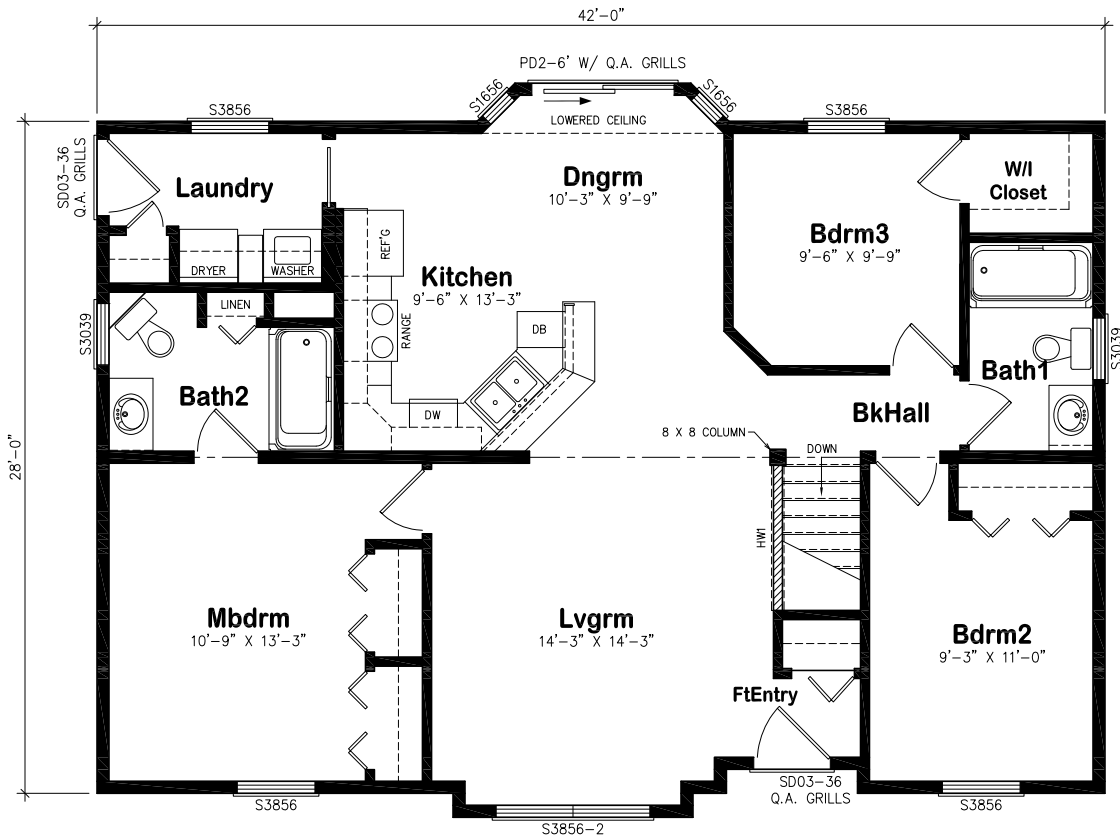

Ranch

Front Elevation

R9222B

506-433-9130

www.prestigehomes.ca

Size: 42' X 28'
Perimeter: 145 lineal feet
Area: 1195 square feet

DISCLAIMER: The above information is for marketing purposes only. All dimensions are approximate. Plan & elevation may show optional features.