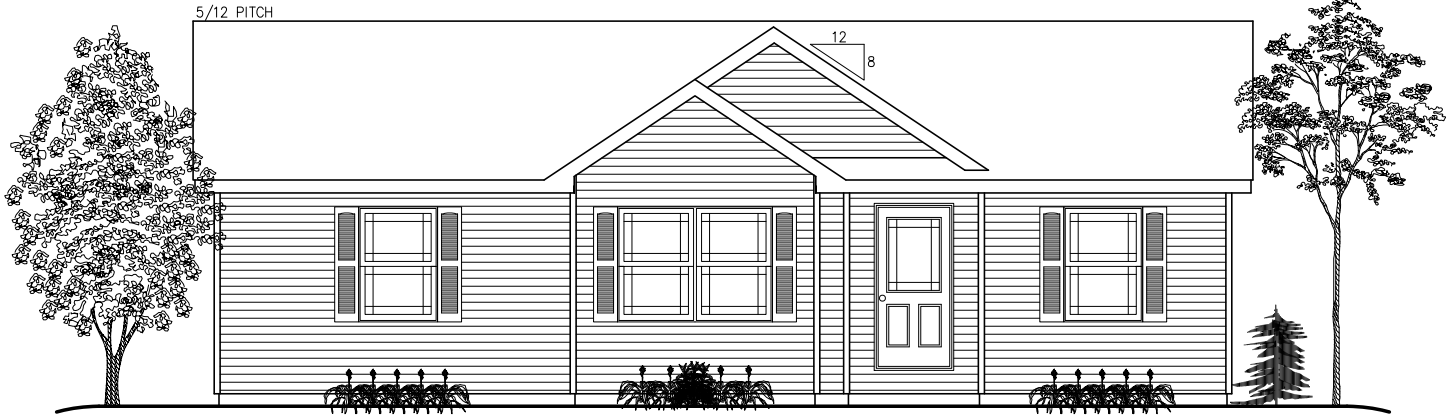

Ranch

Front Elevation

R9222B

506-433-9130

www.prestigehomes.ca

Size: 42' X 28'
Perimeter: 145 lineal feet
Area: 1195 square feet

DISCLAIMER: The above information is for marketing purposes only. All dimensions are approximate. Plan & elevation may show optional features.