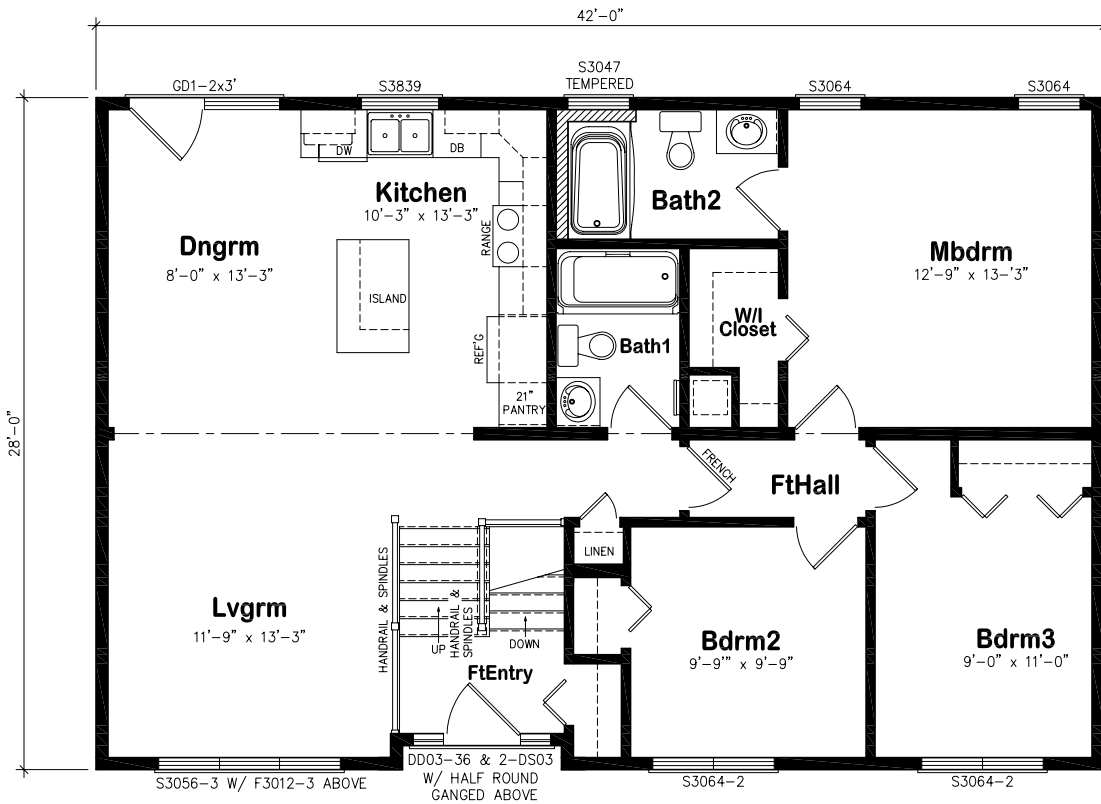

Split Entry

5/12 PITCH

Front Elevation

R8894B

506-433-9130

www.prestigehomes.ca

Size: 42' X 28'
Perimeter: 142 lineal feet
Area: 1169 square feet

DISCLAIMER: The above information is for marketing purposes only. All dimensions are approximate. Plan & elevation may show optional features.