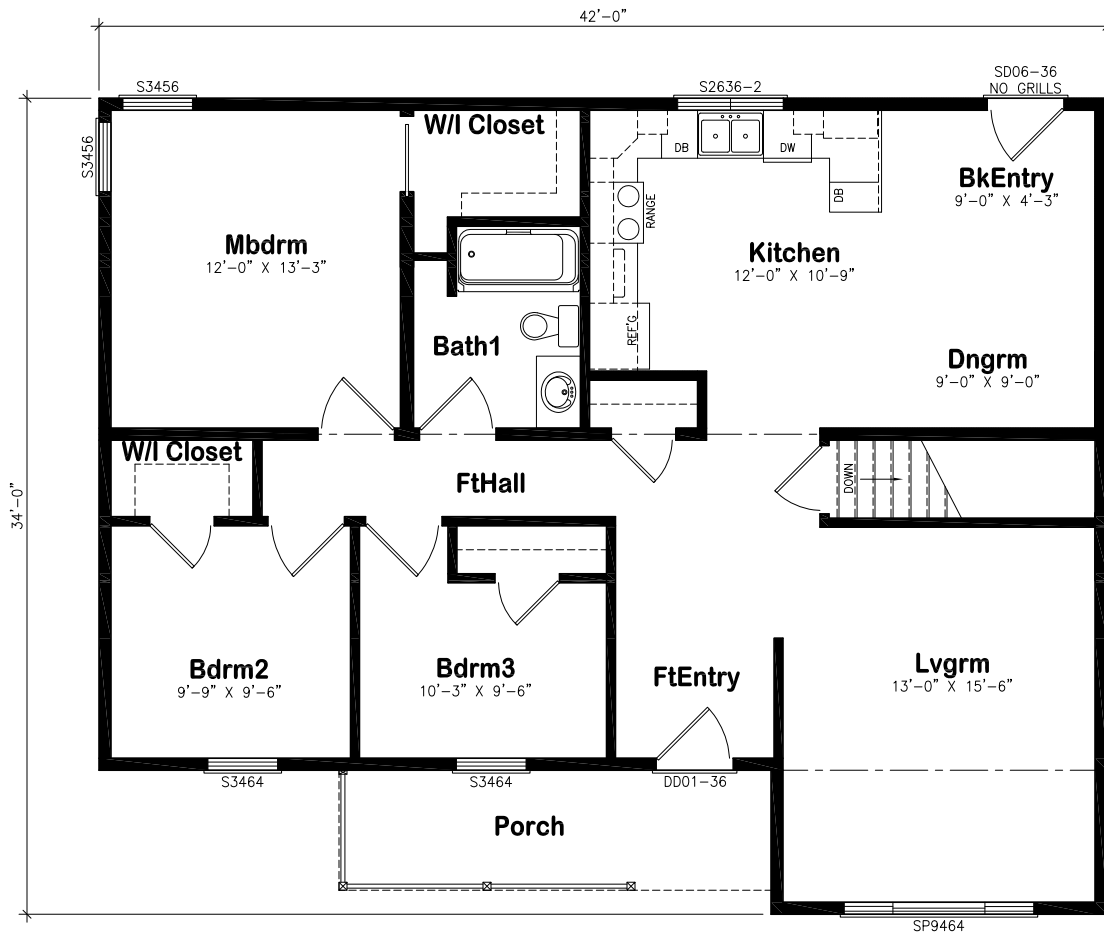

Ranch

Front Elevation

R8832B

506-433-9130

www.prestigehomes.ca

Size: 42' X 28/34'
Perimeter: 152 lineal feet
Area: 1260 square feet

DISCLAIMER: The above information is for marketing purposes only. All dimensions are approximate. Plan & elevation may show optional features.