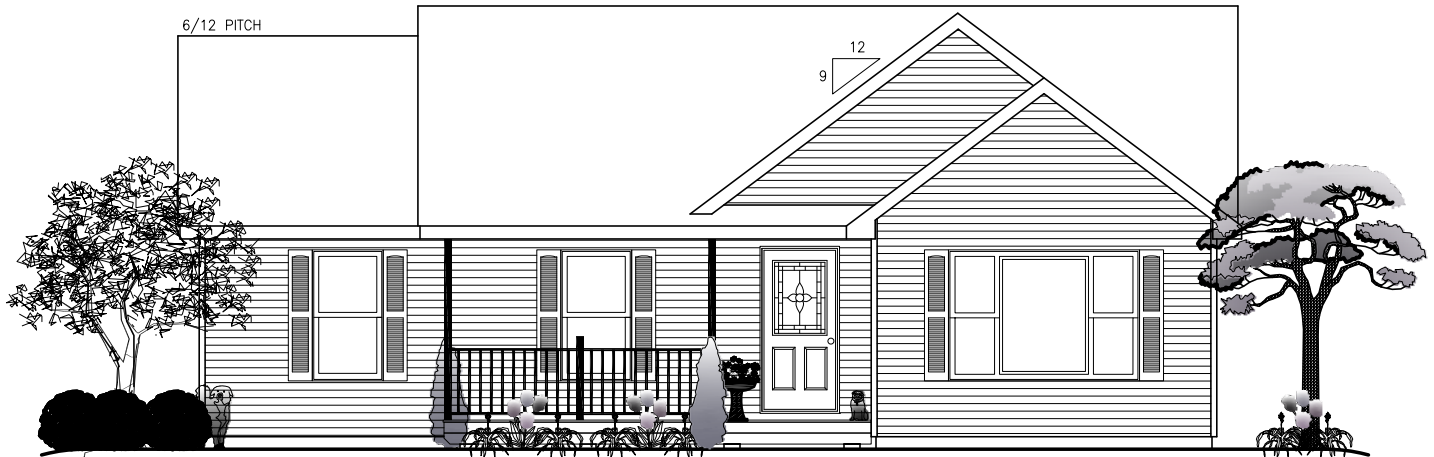

Ranch

Front Elevation

R8832B

506-433-9130

www.prestigehomes.ca

Size: 42' X 28/34'
Perimeter: 152 lineal feet
Area: 1260 square feet

DISCLAIMER: The above information is for marketing purposes only. All dimensions are approximate. Plan & elevation may show optional features.