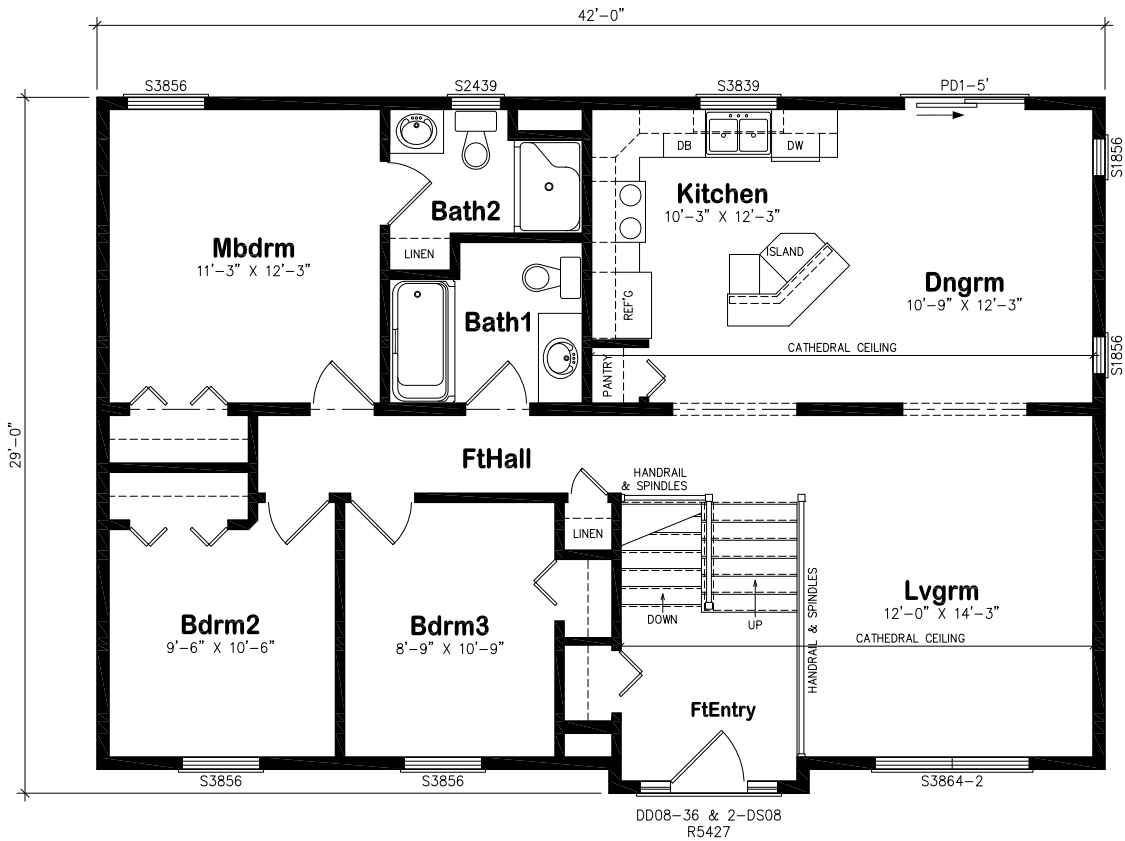

Split Entry

5/12 PITCH

Front Elevation

R7779B

506-433-9130

www.prestigehomes.ca

Size: 42' X 29'
Perimeter: 142 lineal feet
Area: 1184 square feet

DISCLAIMER: The above information is for marketing purposes only. All dimensions are approximate. Plan & elevation may show optional features.