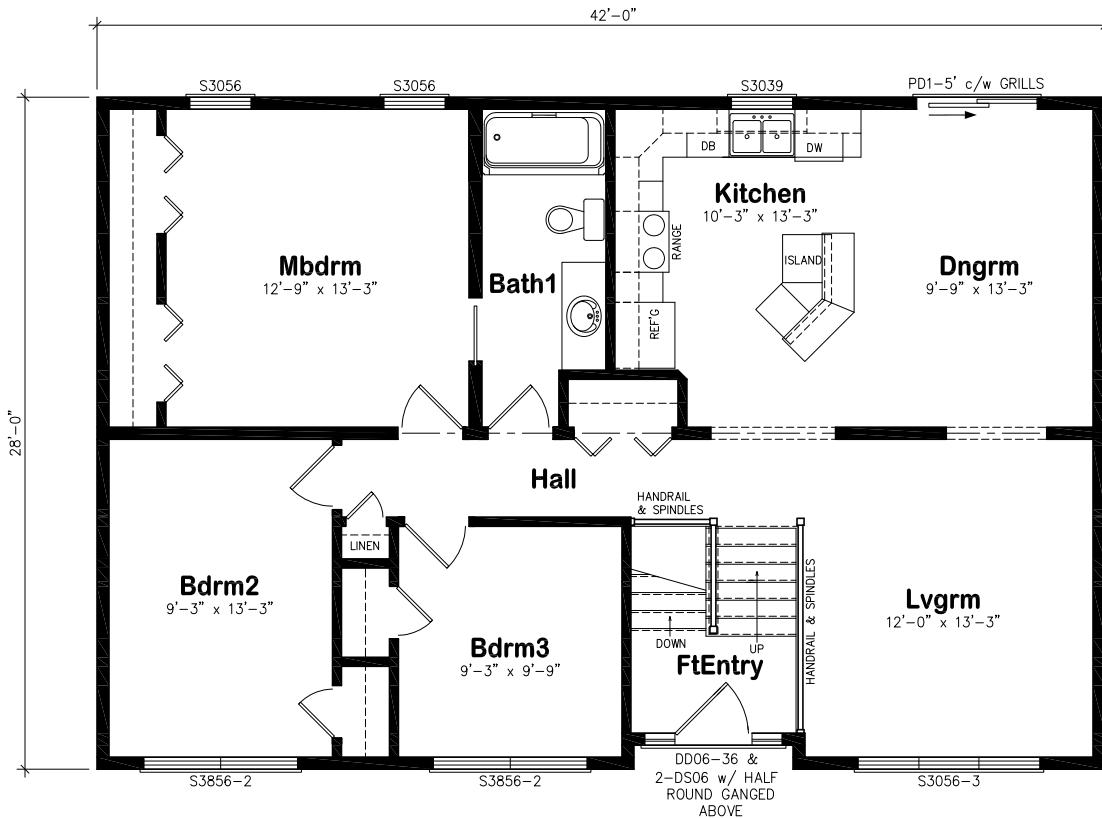

# Split Entry

5/12 PITCH

Front Elevation

R7628B

506-433-9130

www.prestigehomes.ca

Size: 42' 28'  
Perimeter: 142 lineal feet  
Area: 1169 square feet

DISCLAIMER: The above information is for marketing purposes only. All dimensions are approximate. Plan & elevation may show optional features.